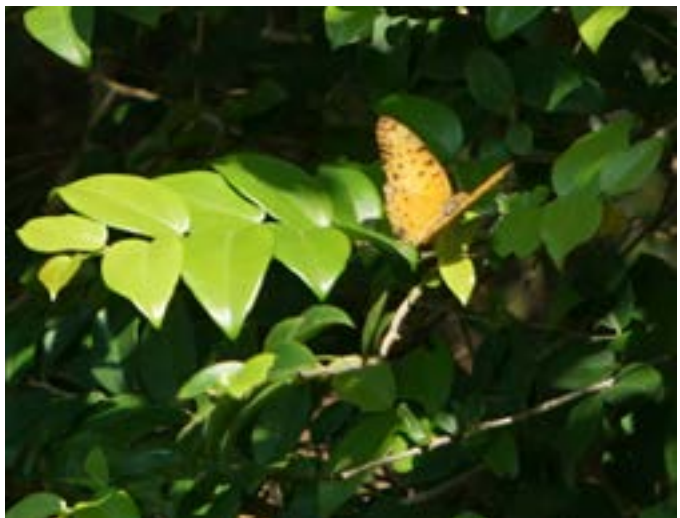

*Dovyalis macrocalyx*,  
 Family Salicaceae (ex Flacourtiaceae)  
 GIR: Mdunga-tundu, Mdungutundu

Evergreen spiny shrub with orange fruit. Grown from seed and wildings.  
 My hedge came from seed. The fruit is delicious and eaten by birds. Makes an excellent hedge.  
 Grows in sun or shade.  
 Roots and stem are used in traditional medicine.

Larvae host plant to :  
*Cymothoe herminia*,  
*Phalanta phalantha* (common leopard),  
*Phalanta eurytis*

*Phalanta phalantha* - common leopard

*Phalanta eurytis* - African Leopard Fritillary