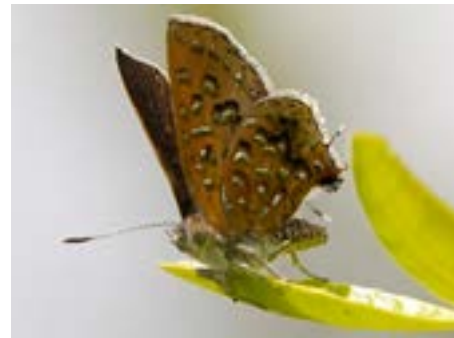

Vachellia (Acacia) - butterflies

Azanus jesus - African Babul Blue
(c) Dr. Raju Kasambe

Eicochrysops hippocrates (M) - White Tipped Blue
(c) Steve Woodhall

Chloroselas pseudozeritis (M) Brilliant Gem
(c) Steve Woodhall

Anthene amarah (F) Leaden Ciliate Blue
(c) Steve Woodhall

Anthene amarah (M) Leaden Ciliate Blue
(c) Steve Woodhall

Anthene otacilia (F) Kikuyu Ciliate Blue
(c) Steve Woodhall

Aphnaeus zanzibarensis - East African Silver Spot
(c) Michel Libett