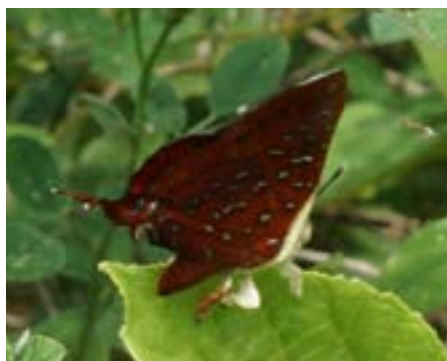

Axiocerses punicea - Rainforest Scarlet (c) BV