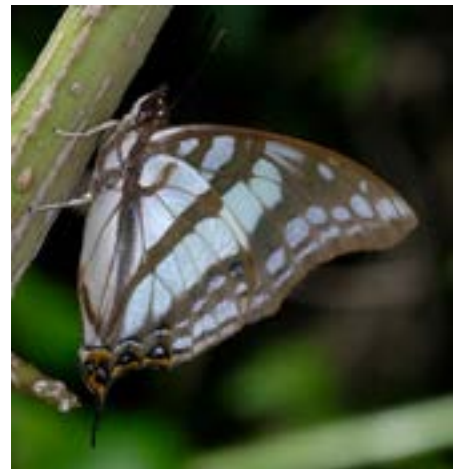

Charaxes zooline (M)- Club-tailed Charaxes (c) Steve Woodhall