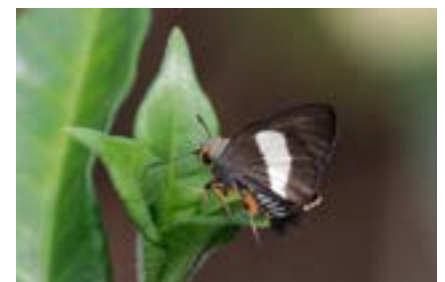

Indigofera species

Family Fabaceae -Leguminosae sub family Papilionaceae

GIR: Mushero/Kashero

Herb/ Shrub

Self seeded.

Zizina antanossa - Dark Grass Blue (c) Steve Woodhall

Chilades trochylus - Grass Jewel (C) BV

Eicochrysops hippocrates M) (c) Steve Woodhall

Coeliades forestan - striped policeman (c) Charles J Sharp